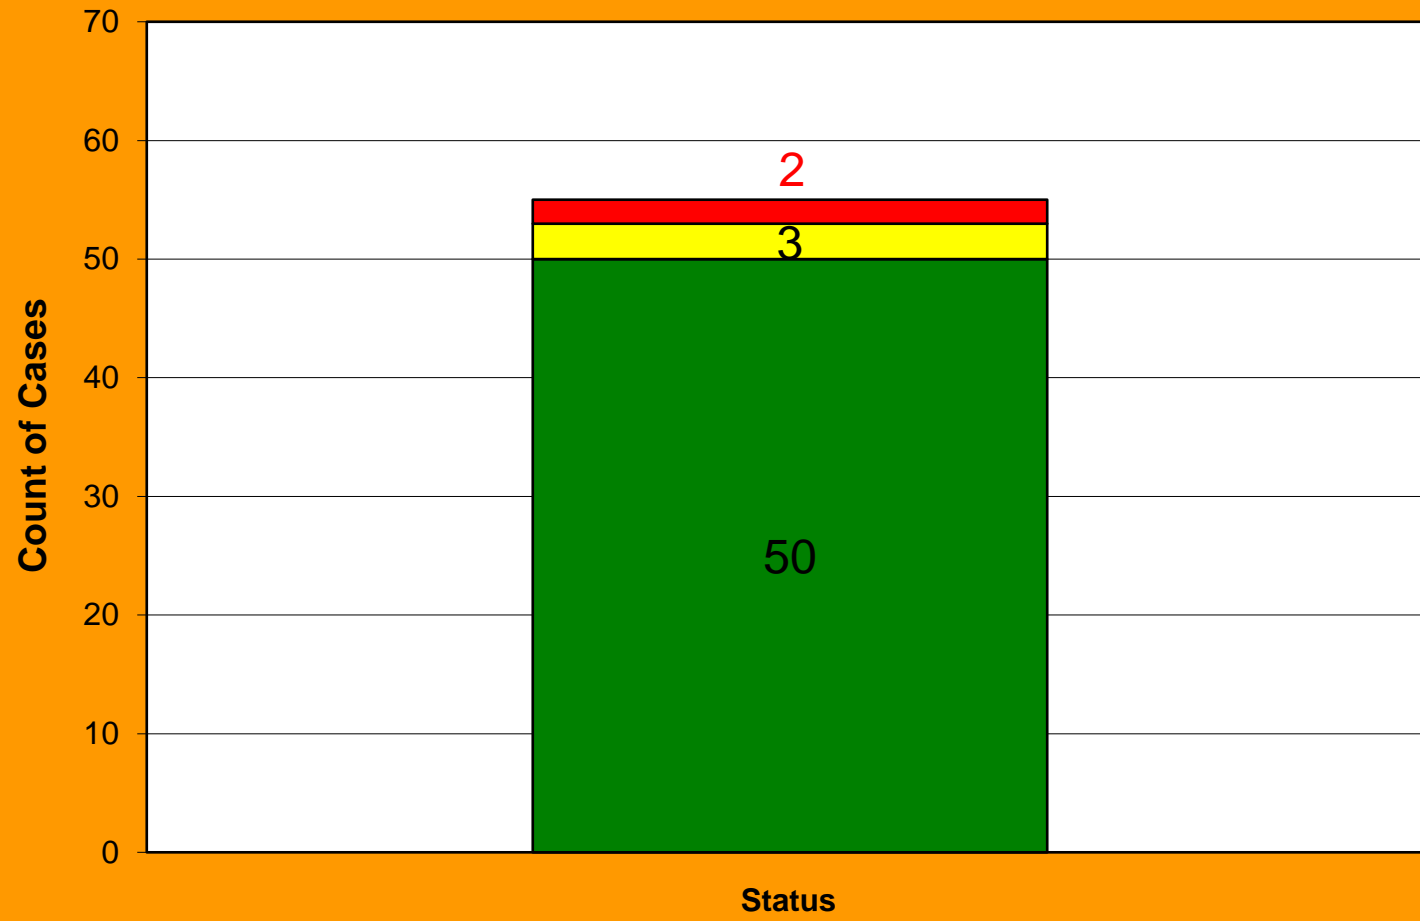

**Interference Aging Dashboard
April 2012**

- Red > 24 months in status
- Yellow > 20 <= 24 months in status
- Green <= 20 months in status

Status

Green <= 20 months in status
 Yellow > 20 <= 24 months in status
 Red > 24 months in status

	50
	3
	2
Total	<hr style="width: 100%; border: 0; border-top: 1px solid black; margin-bottom: 5px;"/> 55