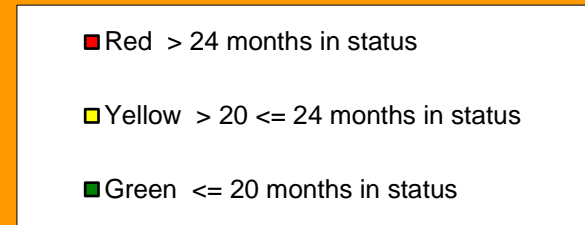

### Interference Aging Dashboard September 2012

Status

Green <= 20 months in status  
Yellow > 20 <= 24 months in status  
Red > 24 months in status

	48
	3
<b>Total</b>	<b>51</b>