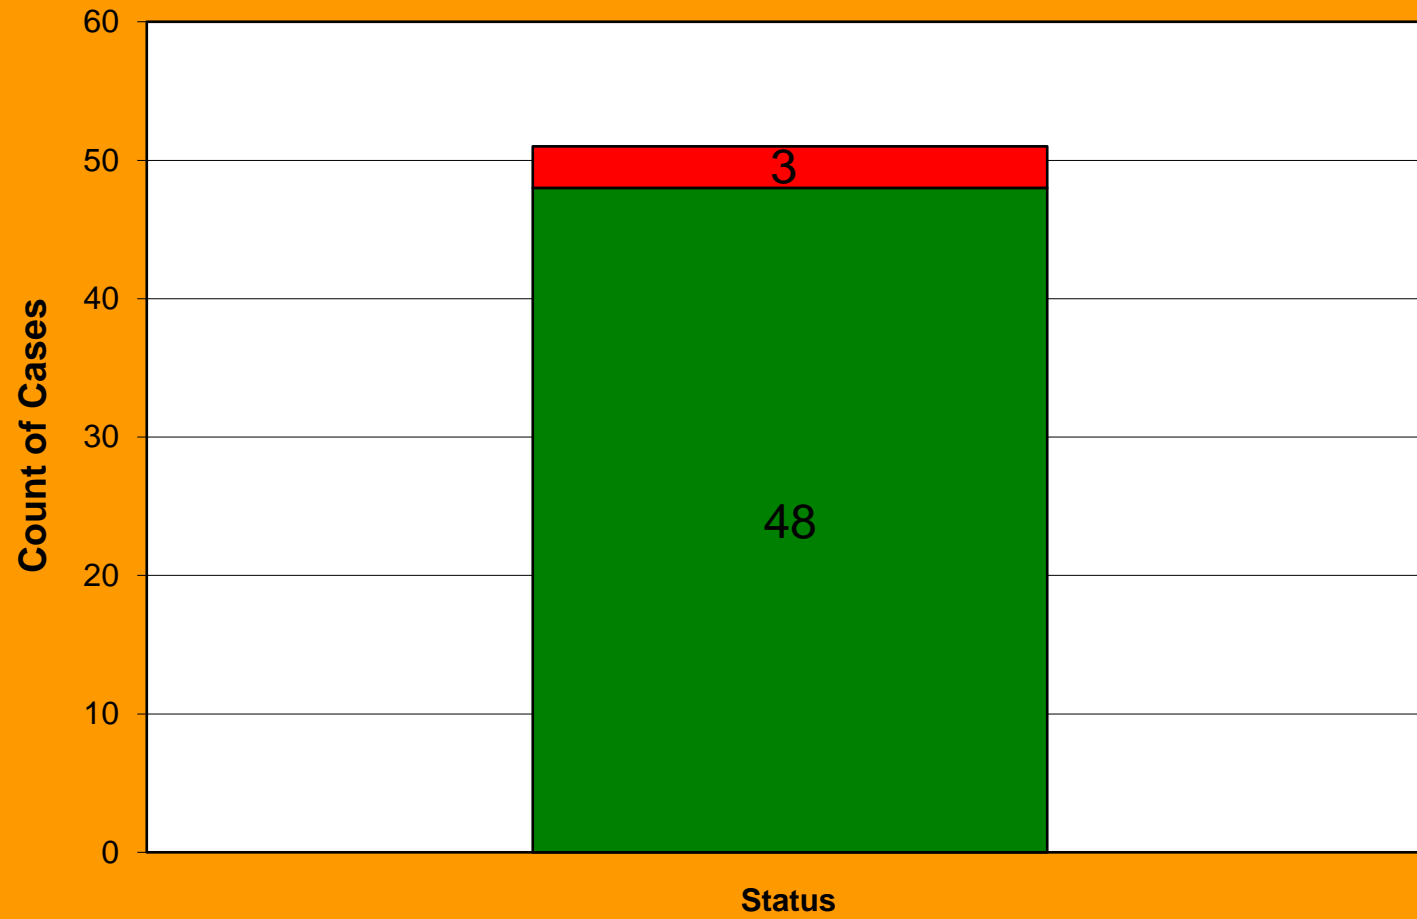

### Interference Aging Dashboard September 2012

Status

Green <= 20 months in status  
Yellow > 20 <= 24 months in status  
Red > 24 months in status

	48
	3
<b>Total</b>	<b>51</b>