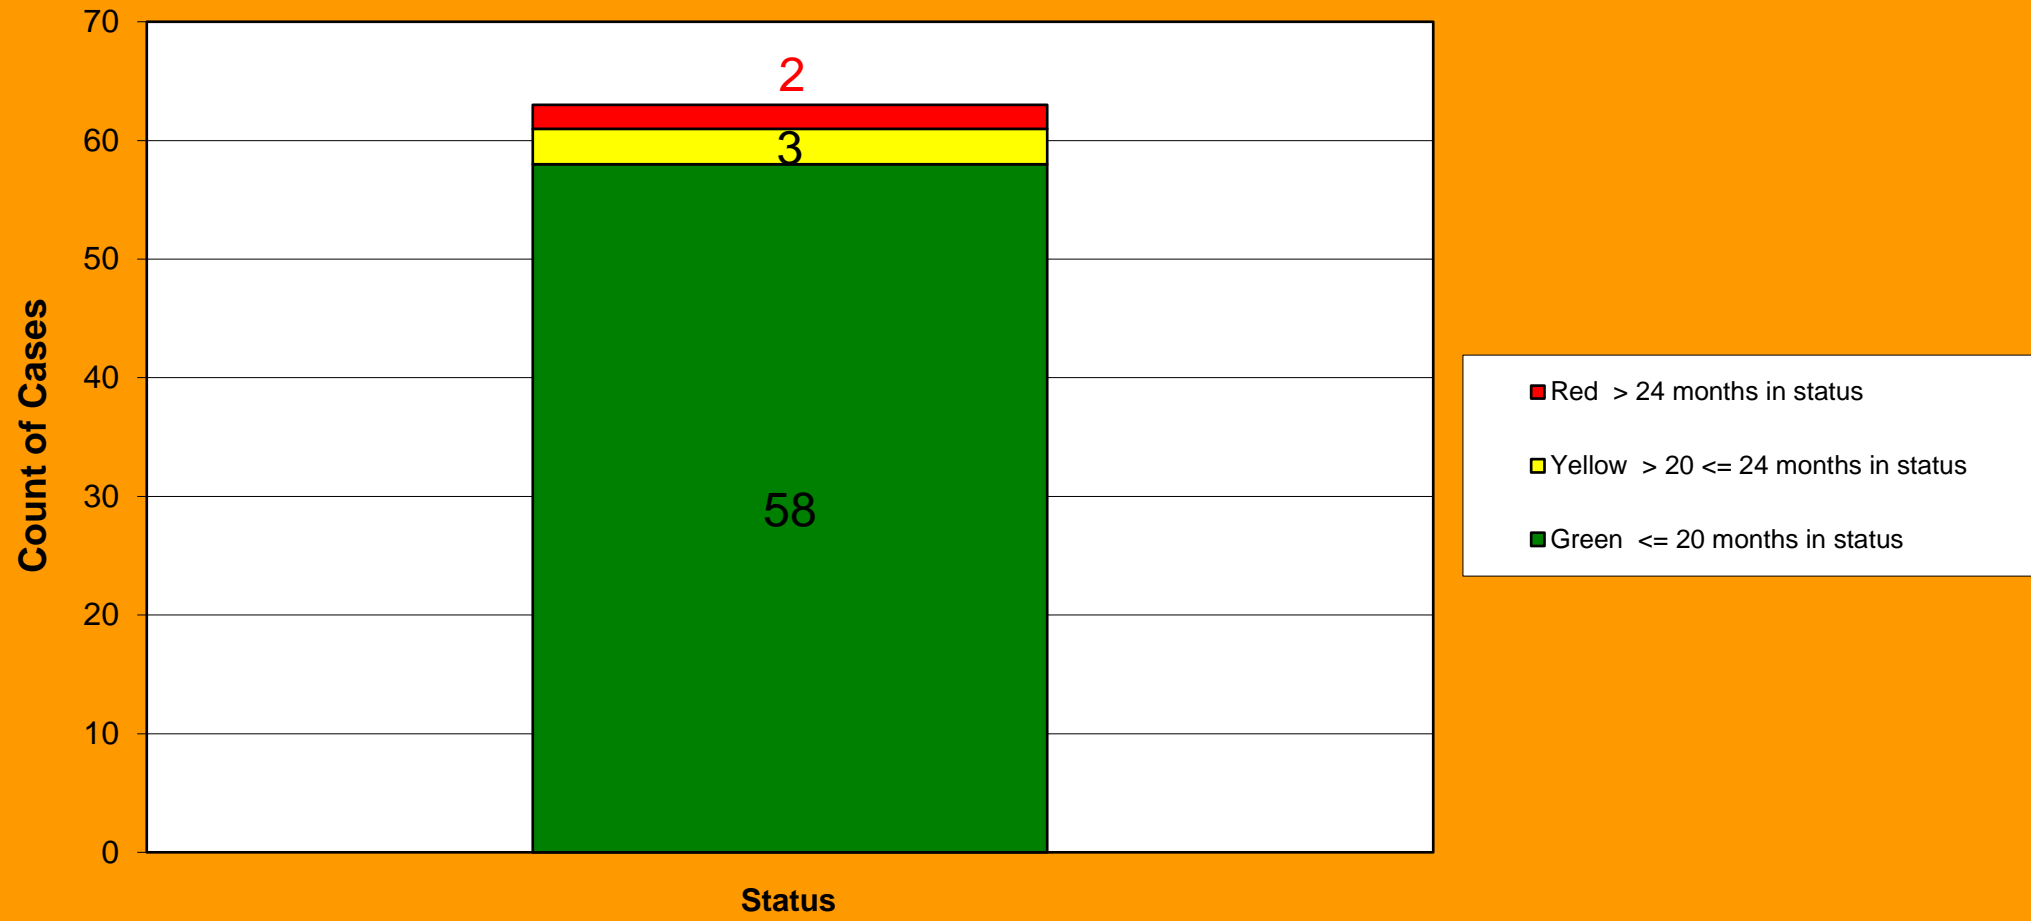

**Interference Aging Dashboard
October 2011**

Green <= 20 months in status
 Yellow > 20 <= 24 months in status
 Red > 24 months in status

Status	Count
Green	58
Yellow	3
Red	2
Total	63