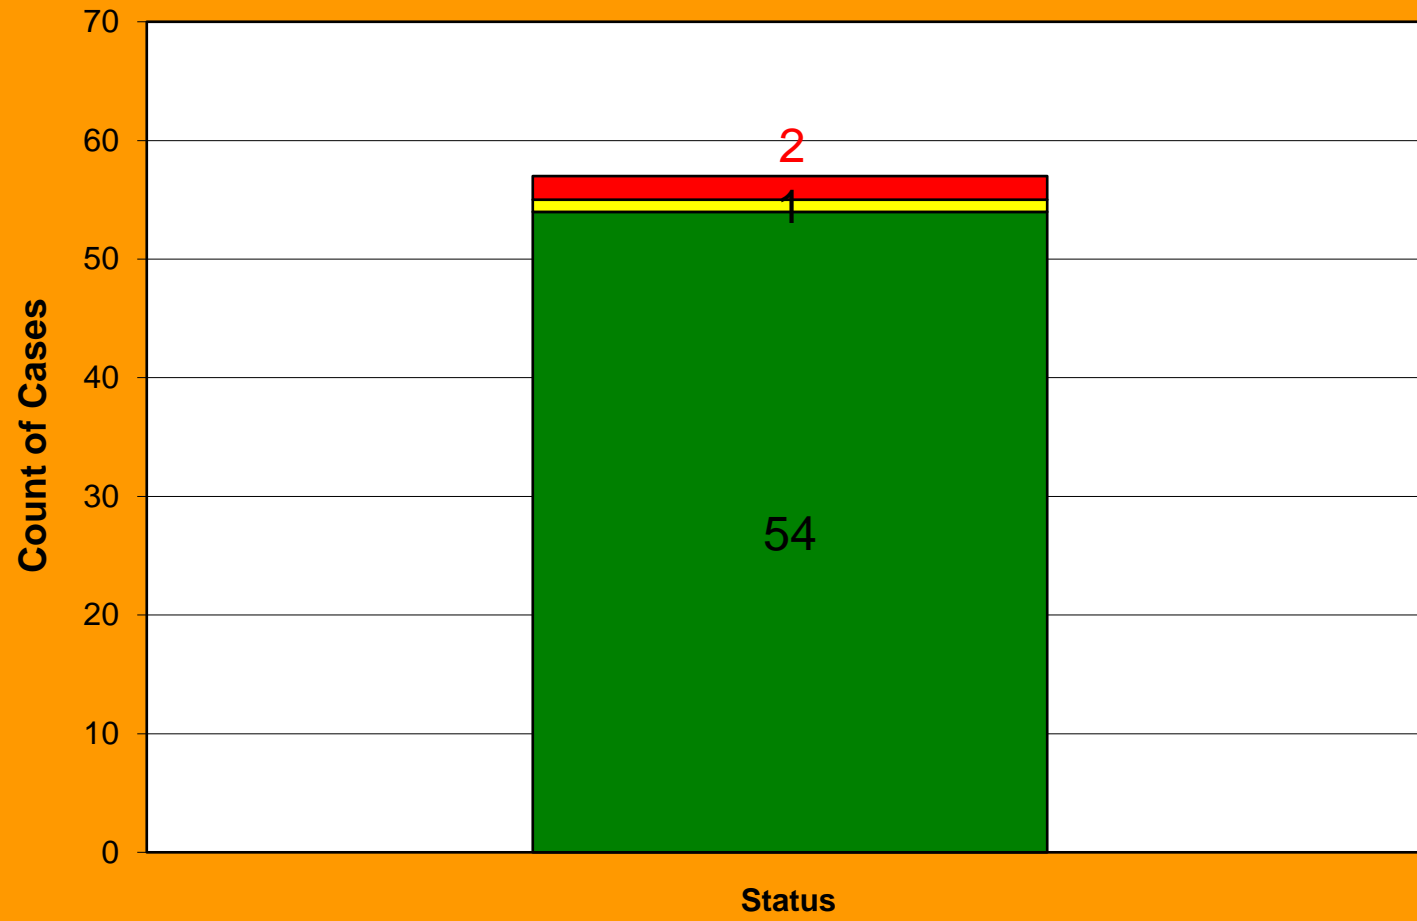

**Interference Aging Dashboard  
November 2011**

- Red > 24 months in status
- Yellow > 20 <= 24 months in status
- Green <= 20 months in status

**Status**

Green <= 20 months in status  
 Yellow > 20 <= 24 months in status  
 Red > 24 months in status

	54
	1
	2
<b>Total</b>	<hr style="width: 100%; border: 0; border-top: 1px solid black; margin-bottom: 5px;"/> 57