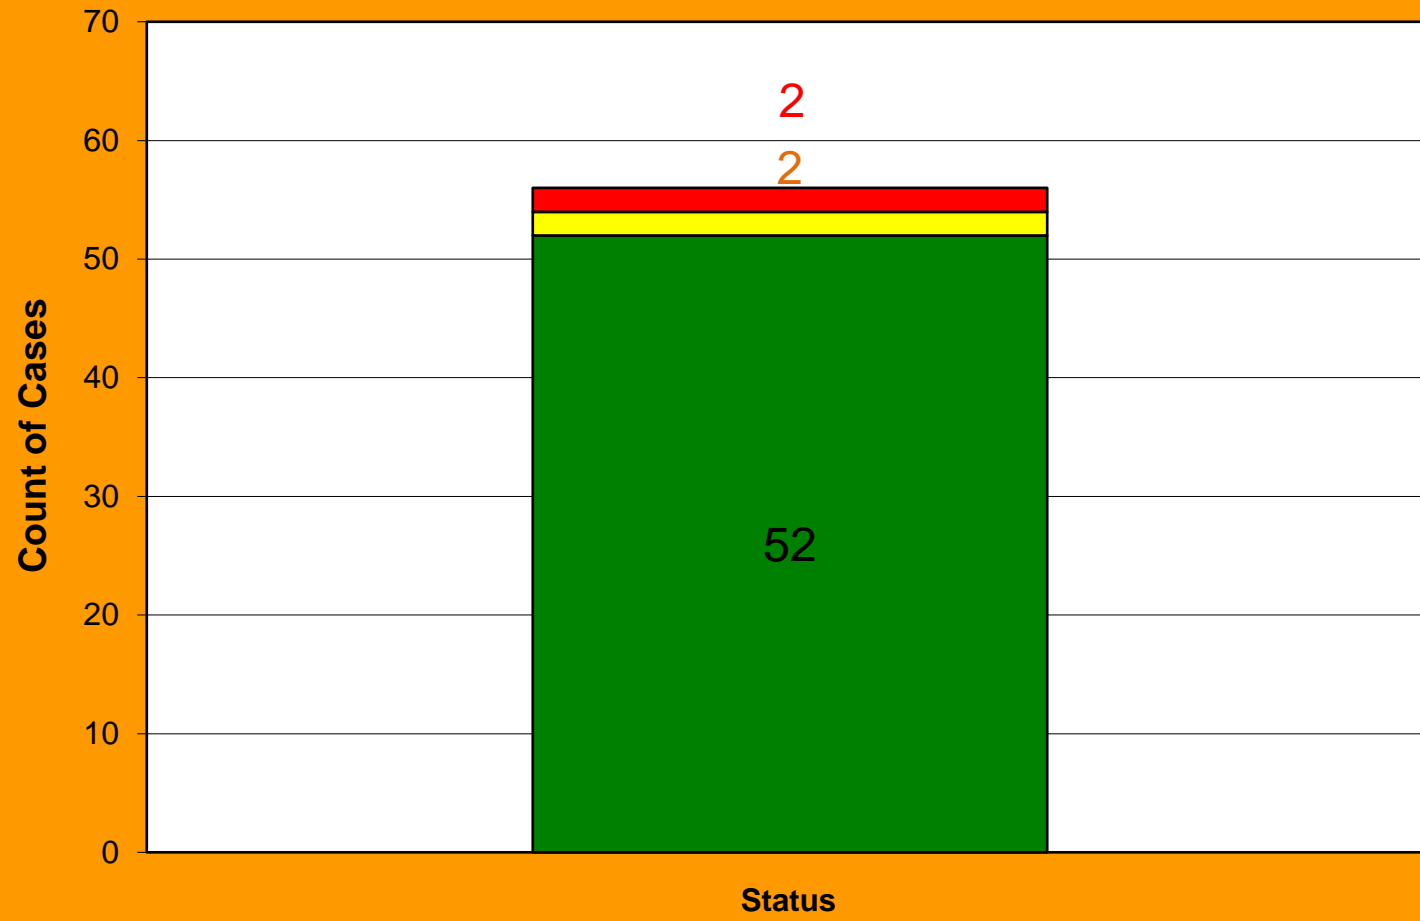

**Interference Aging Dashboard
May 2012**

- Red > 24 months in status
- Yellow > 20 <= 24 months in status
- Green <= 20 months in status

Status

Green <= 20 months in status
 Yellow > 20 <= 24 months in status
 Red > 24 months in status

	52
	2
	2
Total	<hr style="width: 100%; border: 0; border-top: 1px solid black; margin-bottom: 5px;"/> 56