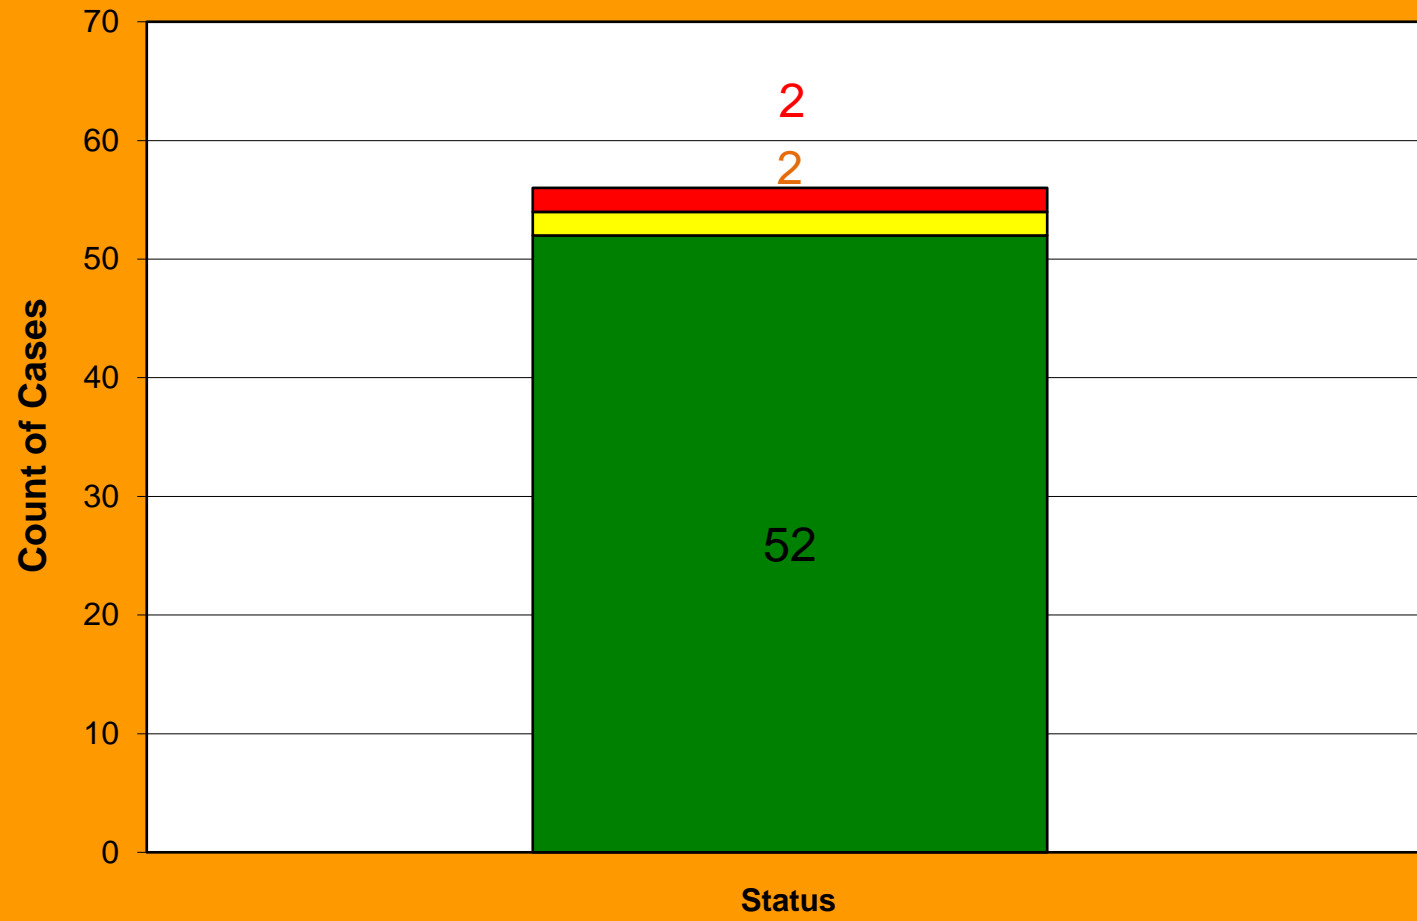

**Interference Aging Dashboard
June 2012**

- Red > 24 months in status
- Yellow > 20 <= 24 months in status
- Green <= 20 months in status

Status

Green <= 20 months in status
 Yellow > 20 <= 24 months in status
 Red > 24 months in status

	52
	2
	2
Total	<hr style="width: 100%; border: 0; border-top: 1px solid black; margin-bottom: 5px;"/> 56