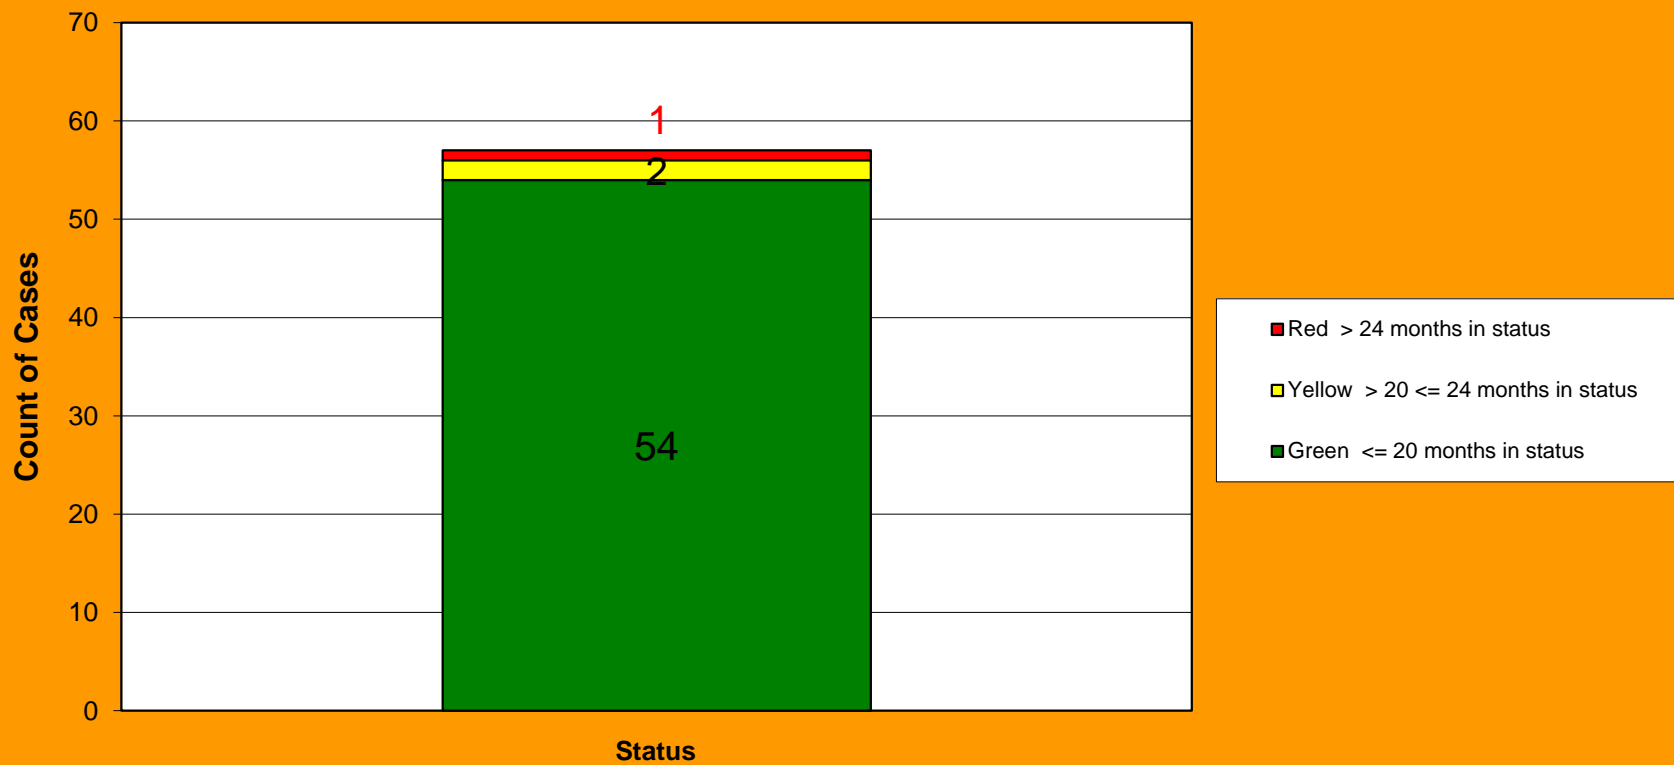

Interference Aging Dashboard January 2012

Green <= 20 months in status
 Yellow > 20 <= 24 months in status
 Red > 24 months in status

Status	
Green <= 20 months in status	54
Yellow > 20 <= 24 months in status	2
Red > 24 months in status	1
Total	57