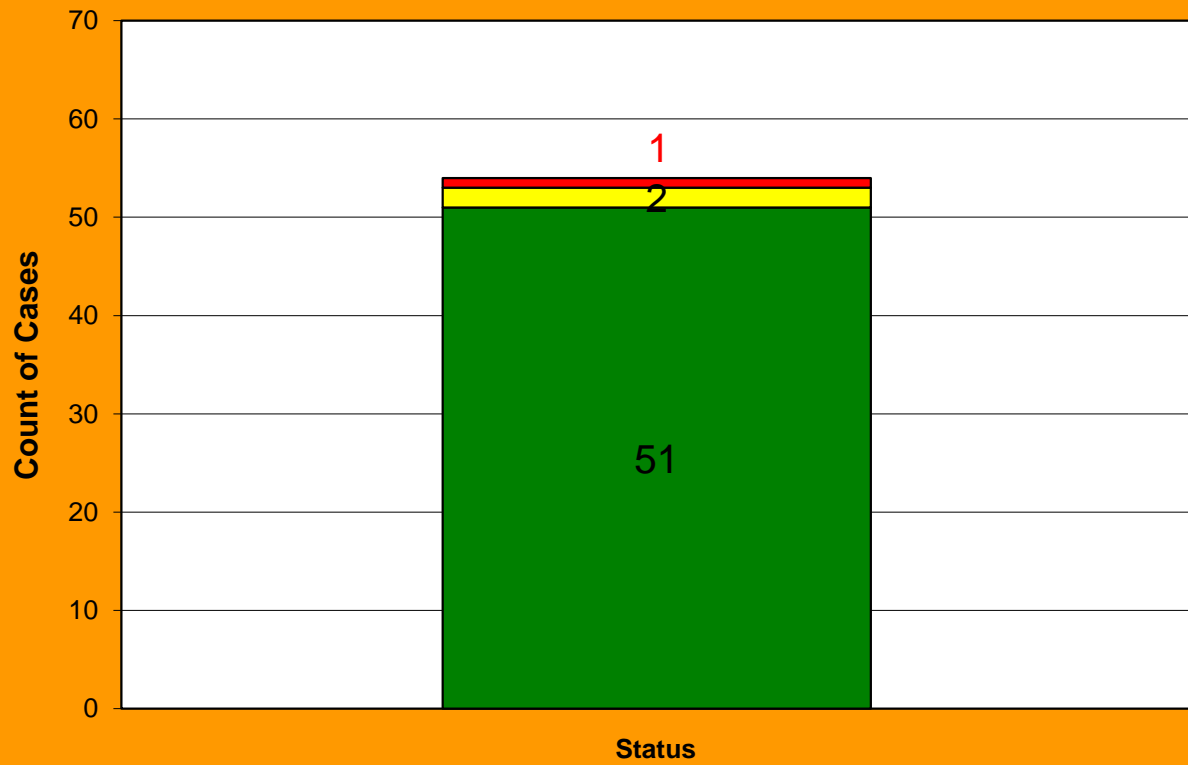

Interference Aging Dashboard  
February 2012

- Red > 24 months in status
- Yellow > 20 <= 24 months in status
- Green <= 20 months in status

Status

Green <= 20 months in status  
Yellow > 20 <= 24 months in status  
Red > 24 months in status

	51
	2
	1
<b>Total</b>	<b>54</b>