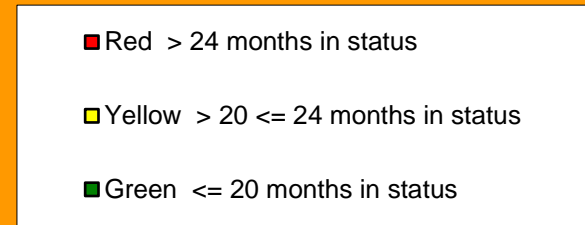

Interference Aging Dashboard  
December 2011

Status

Green <= 20 months in status  
Yellow > 20 <= 24 months in status  
Red > 24 months in status

	54
	2
	3
<b>Total</b>	<b>59</b>