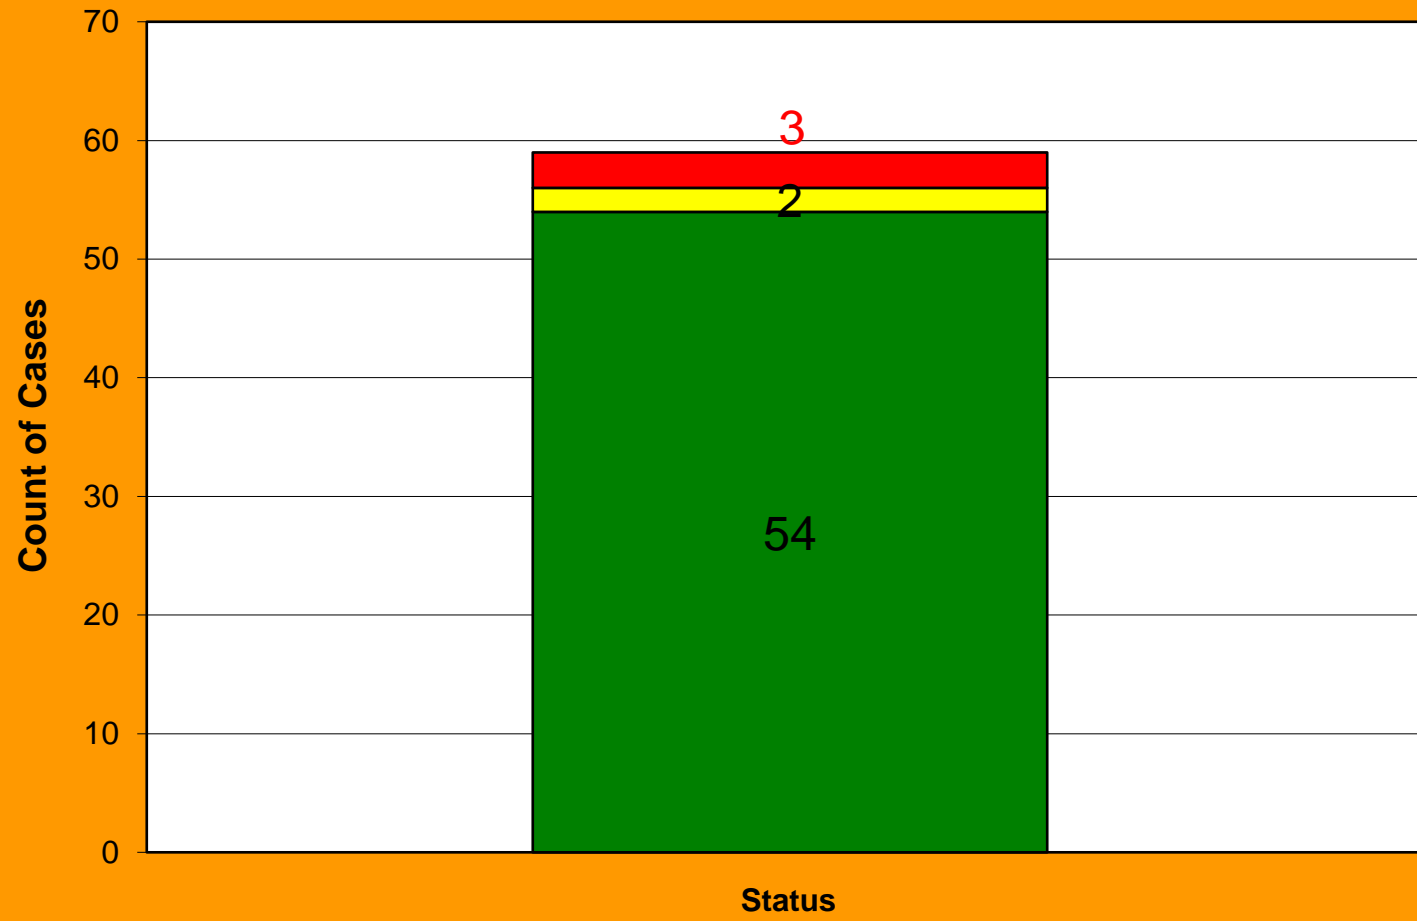

Interference Aging Dashboard  
December 2011

Status

Green <= 20 months in status  
Yellow > 20 <= 24 months in status  
Red > 24 months in status

	54
	2
	3
<b>Total</b>	<b>59</b>