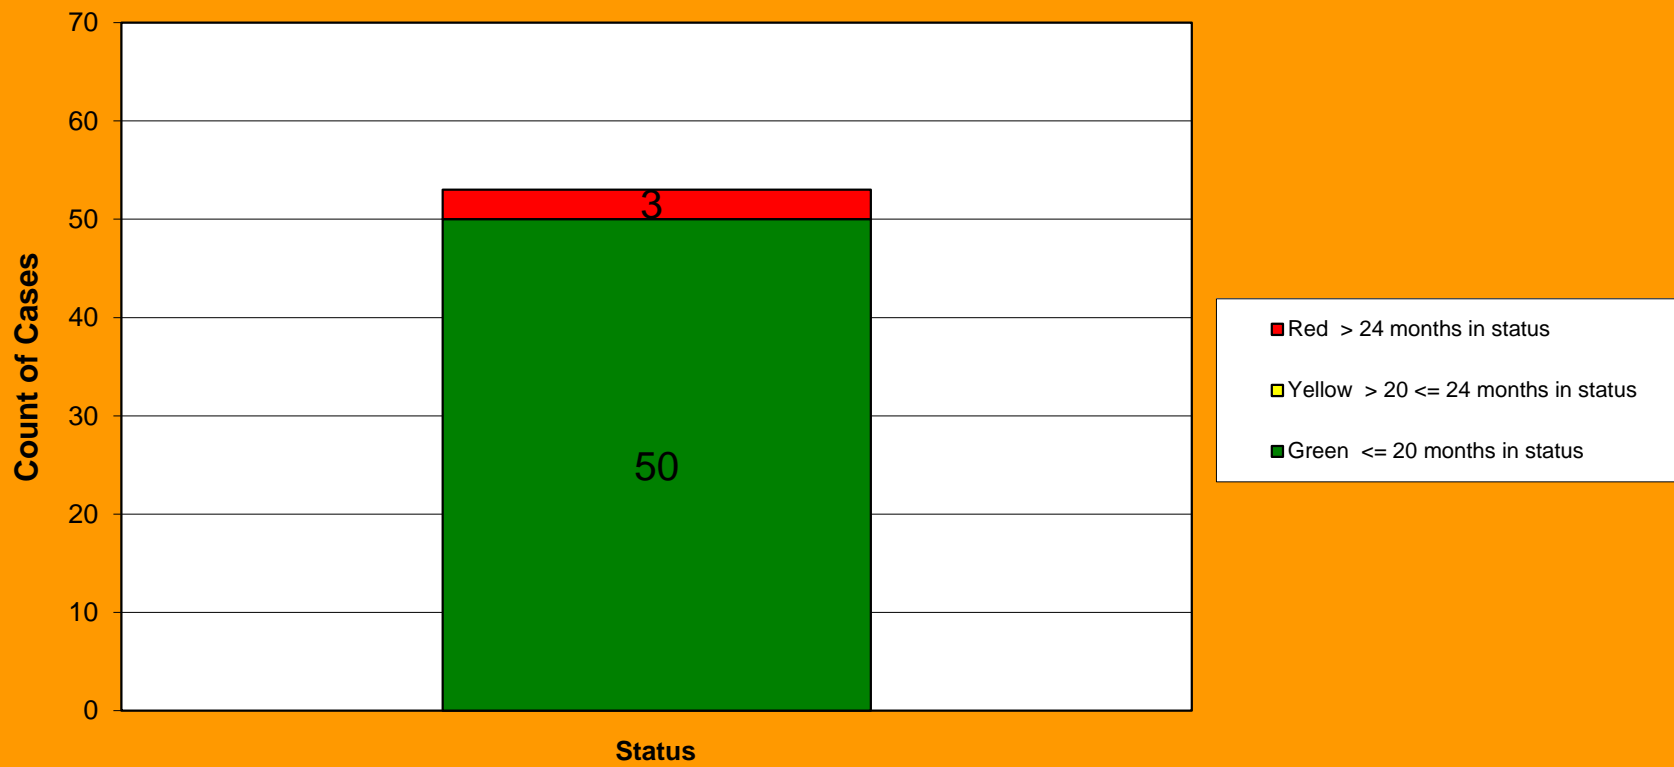

### Interference Aging Dashboard August 2012

Green <= 20 months in status  
Yellow > 20 <= 24 months in status  
Red > 24 months in status

	Status
	50
	3
<b>Total</b>	<b>53</b>