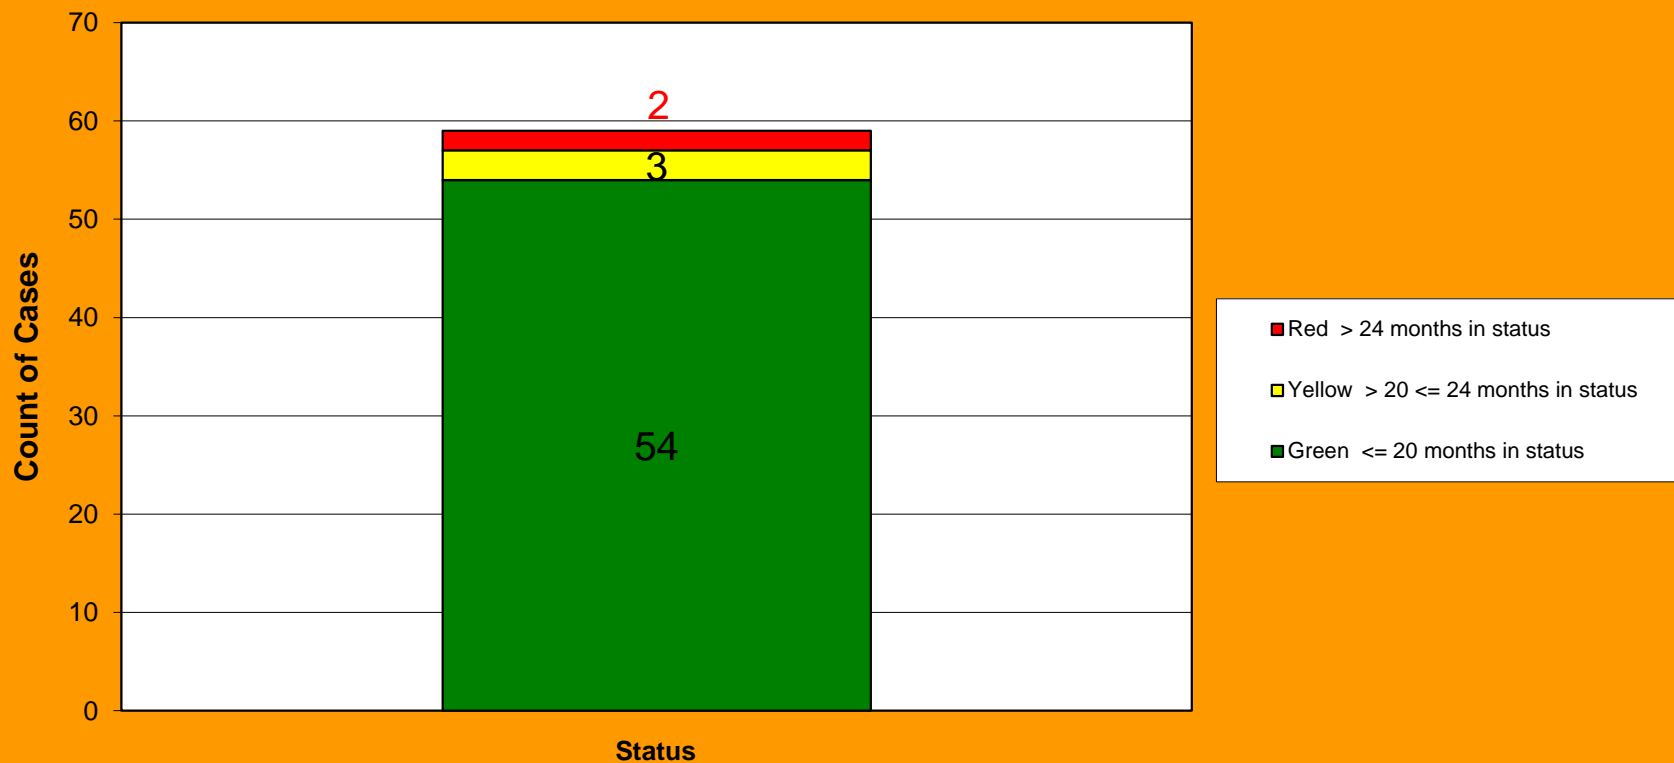

Interference Aging Dashboard September 2011

Green <= 20 months in status
 Yellow > 20 <= 24 months in status
 Red > 24 months in status

Status	
Green <= 20 months in status	54
Yellow > 20 <= 24 months in status	3
Red > 24 months in status	2
Total	59