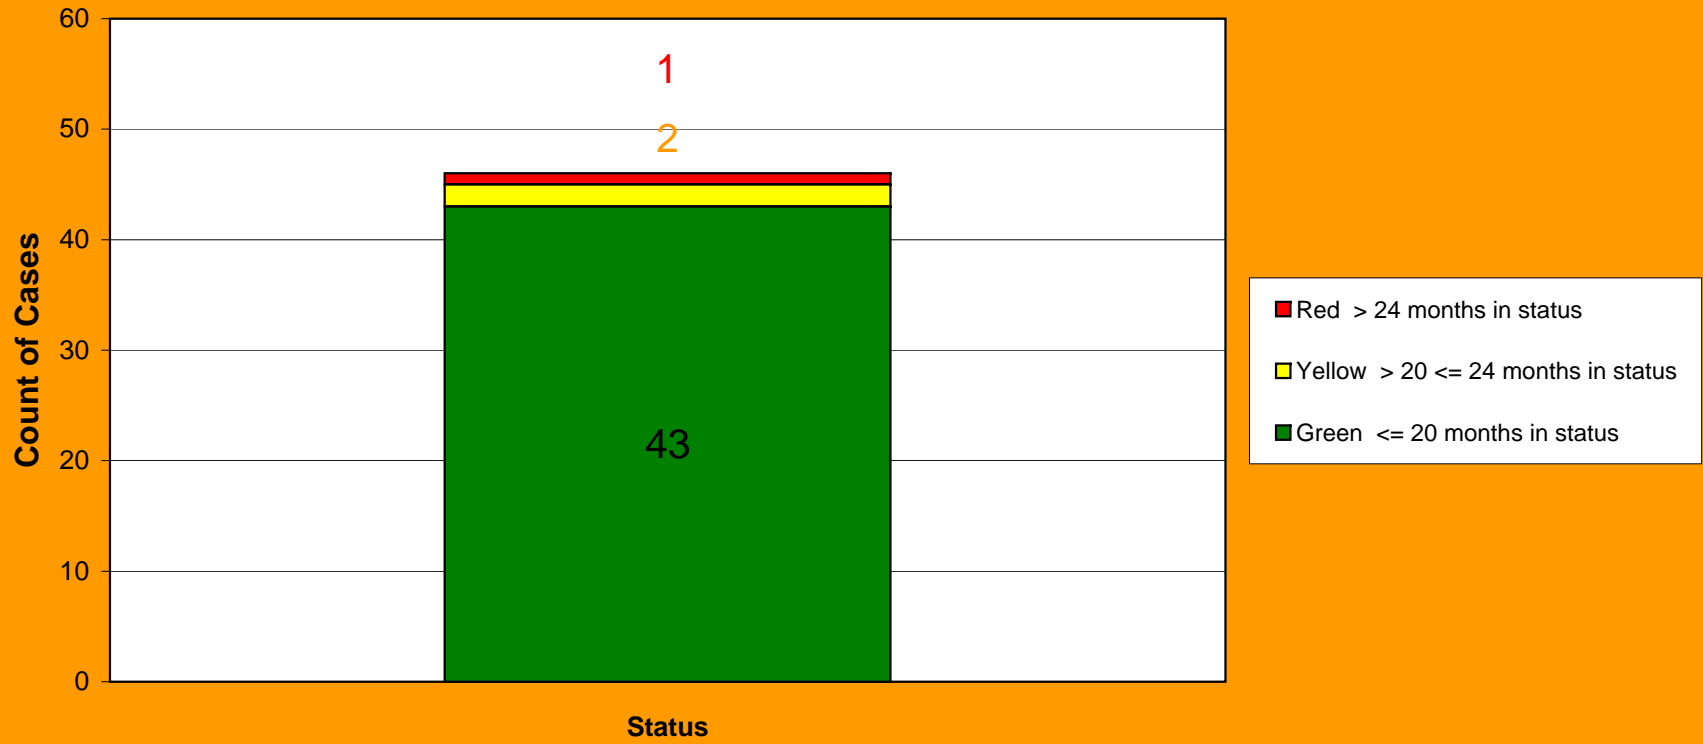

Interference Aging Dashboard  
October 2010

Status

Green <= 20 months in status  
Yellow > 20 <= 24 months in status  
Red > 24 months in status

	43
	2
	1
<b>Total</b>	<b>46</b>