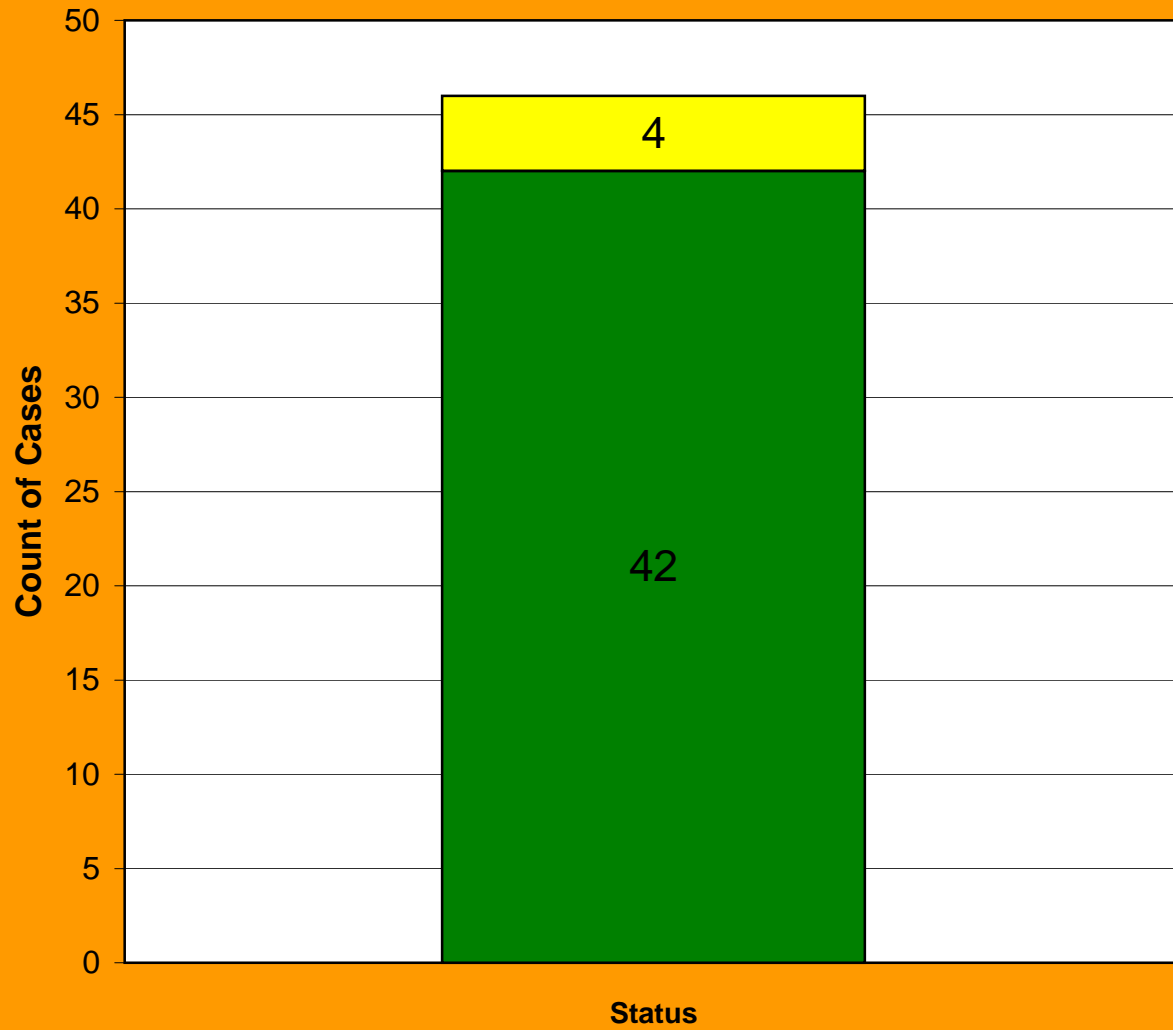

### Interference Aging Dashboard November 2010

- Red > 24 months in status
- Yellow > 20 <= 24 months in status
- Green <= 20 months in status