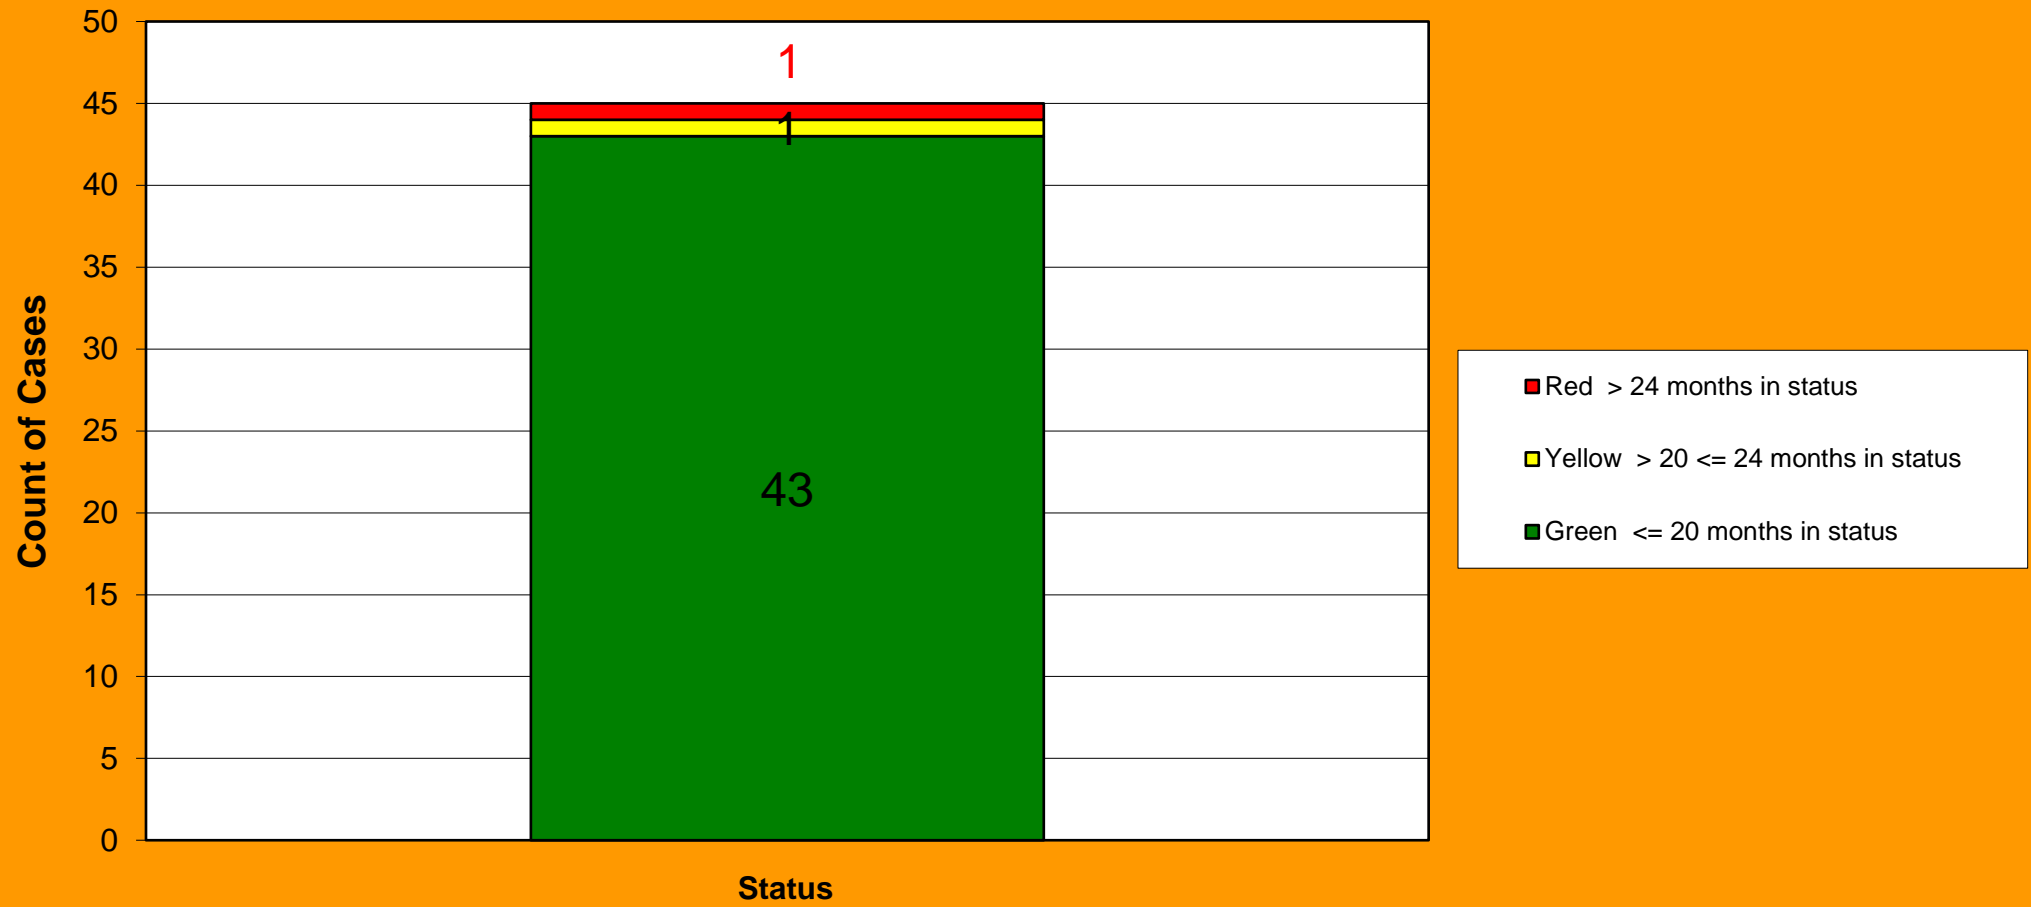

**Interference Aging Dashboard
June 2011**

Green ≤ 20 months in status
 Yellow > 20 ≤ 24 months in status
 Red > 24 months in status

Status	Count
Green	43
Yellow	1
Red	1
Total	45