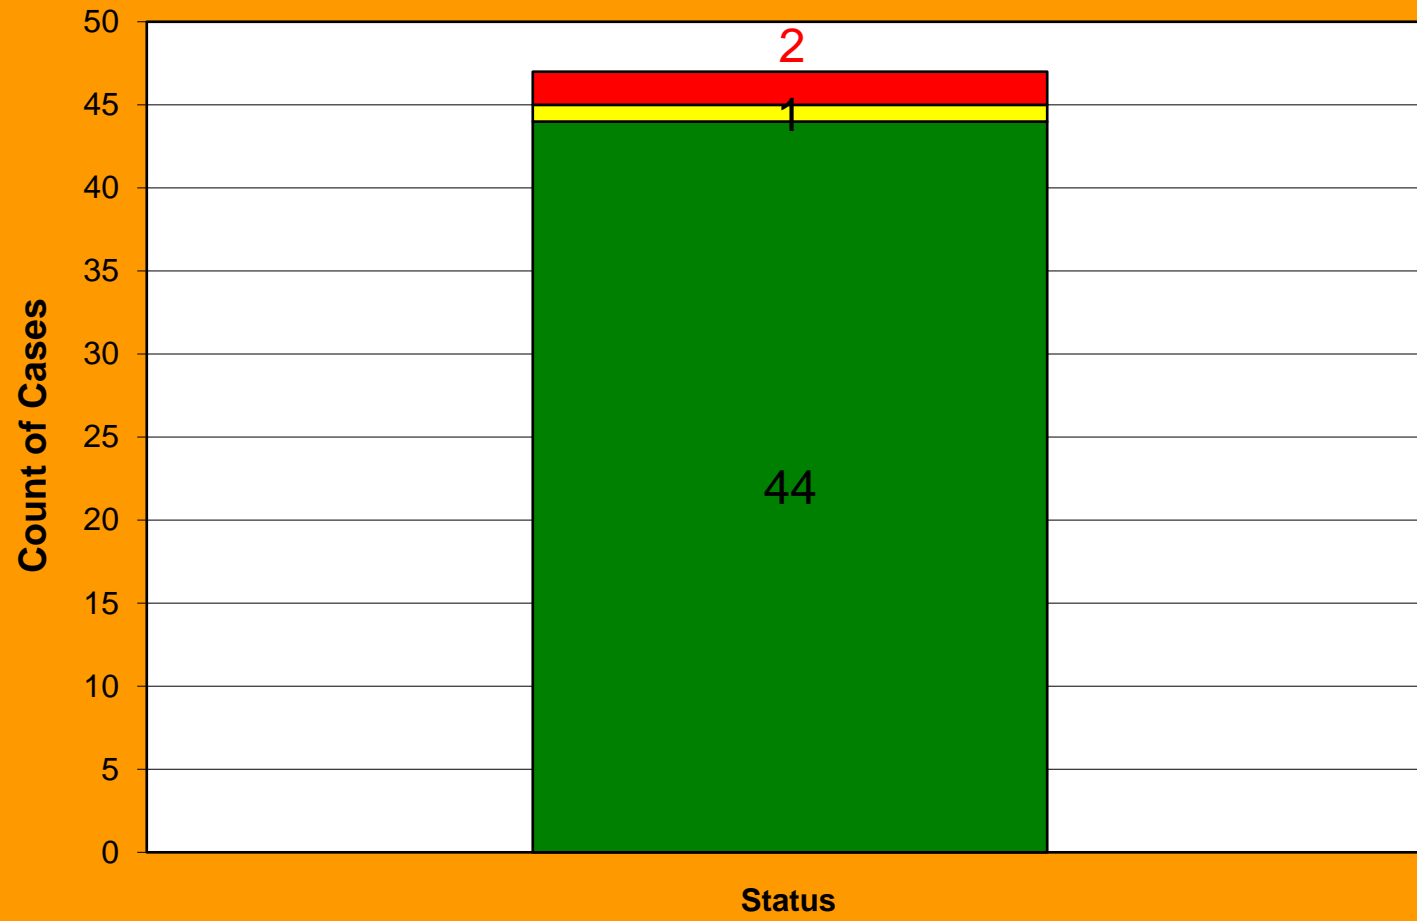

Interference Aging Dashboard July 2011

Status

Green <= 20 months in status
Yellow > 20 <= 24 months in status
Red > 24 months in status

	44
	1
	2
Total	47