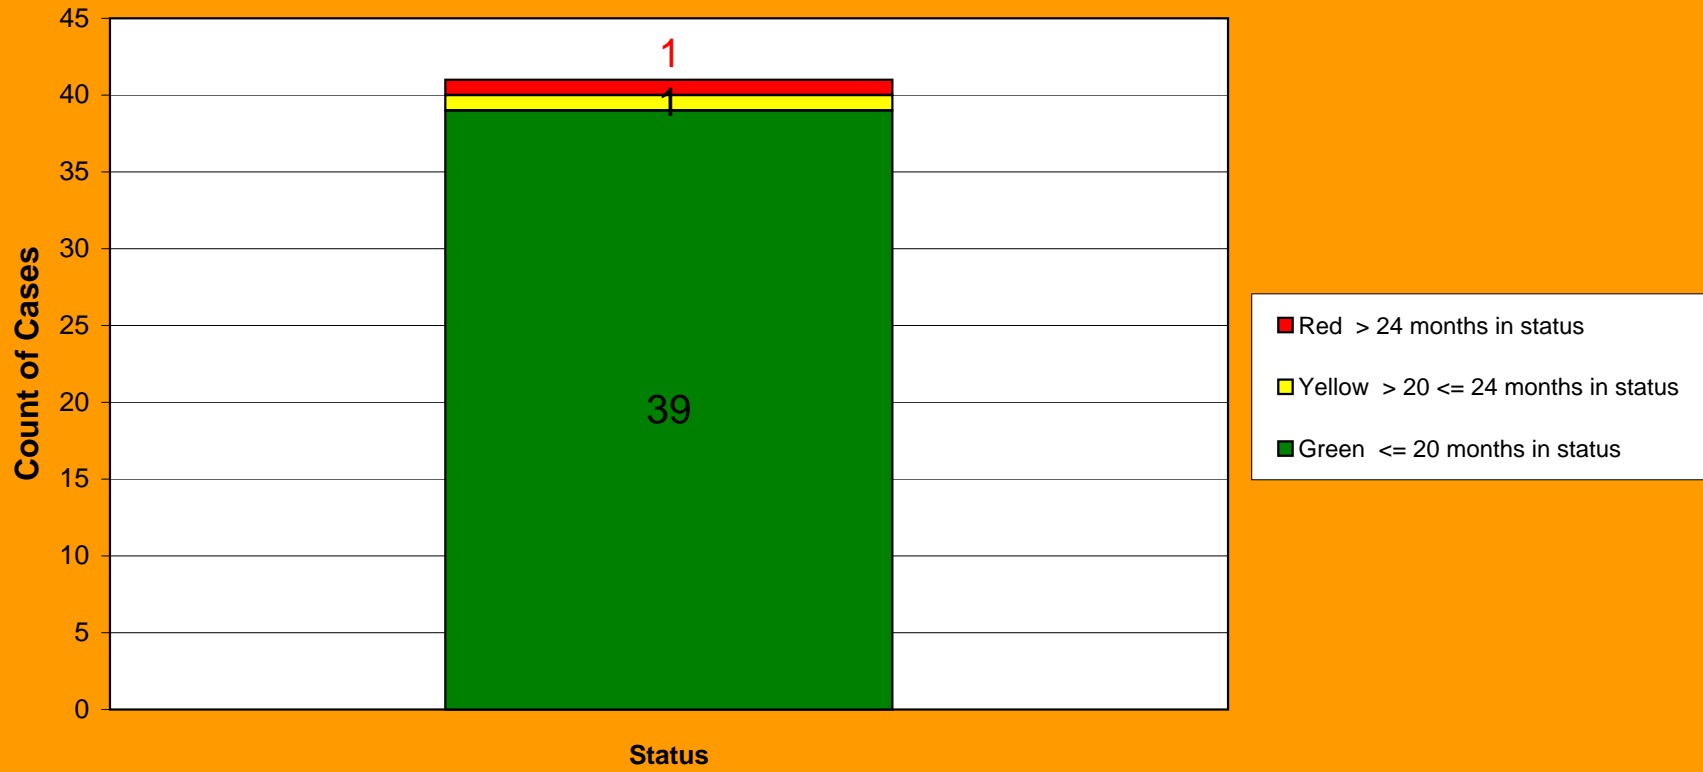

**Interference Aging Dashboard  
December 2010**

Green <= 20 months in status  
 Yellow > 20 <= 24 months in status  
 Red > 24 months in status

Status	
	39
	1
	1
<b>Total</b>	<hr/> 41