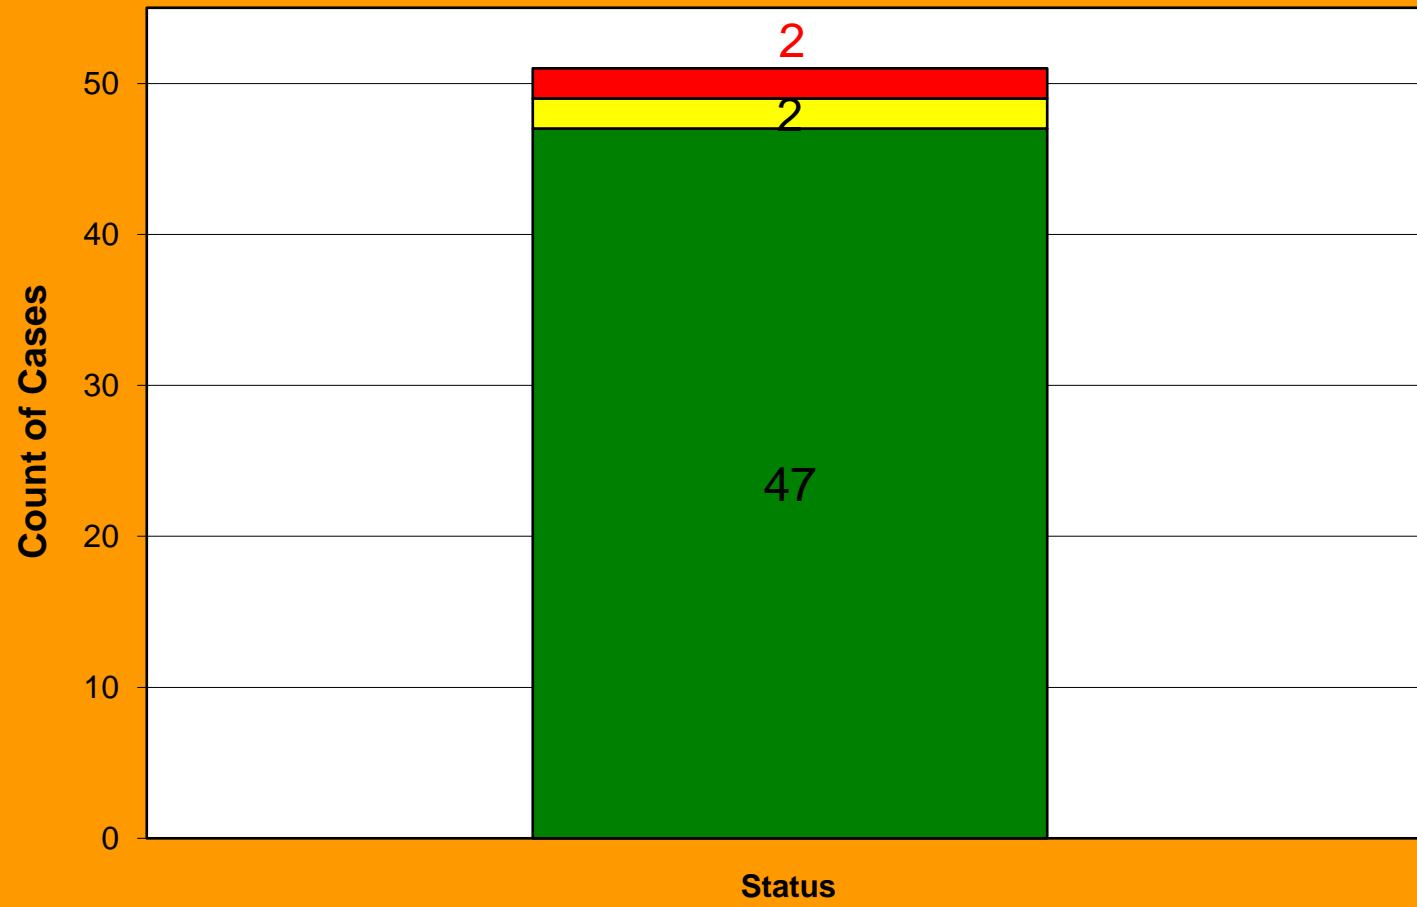

**Interference Aging Dashboard
August 2011**

Status

Green <= 20 months in status
 Yellow > 20 <= 24 months in status
 Red > 24 months in status

	47
	2
	2
Total	<hr style="width: 100%; border: 0.5px solid black;"/> 51