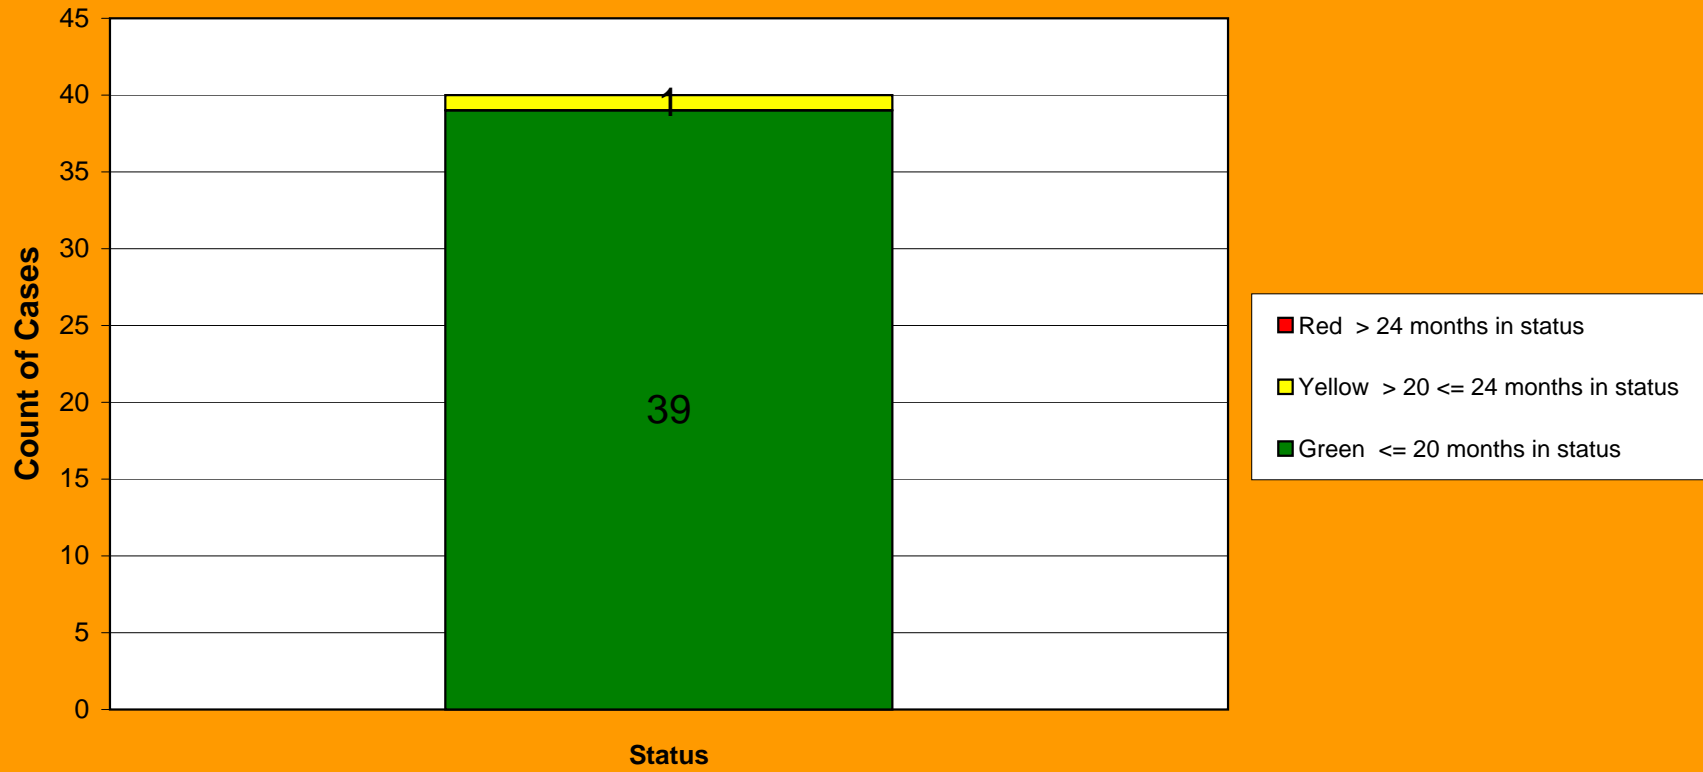

Interference Aging Dashboard  
January 2011

Green ≤ 20 months in status  
Yellow > 20 ≤ 24 months in status  
Red > 24 months in status

Status	Count
Green	39
Yellow	1
<b>Total</b>	<b>40</b>