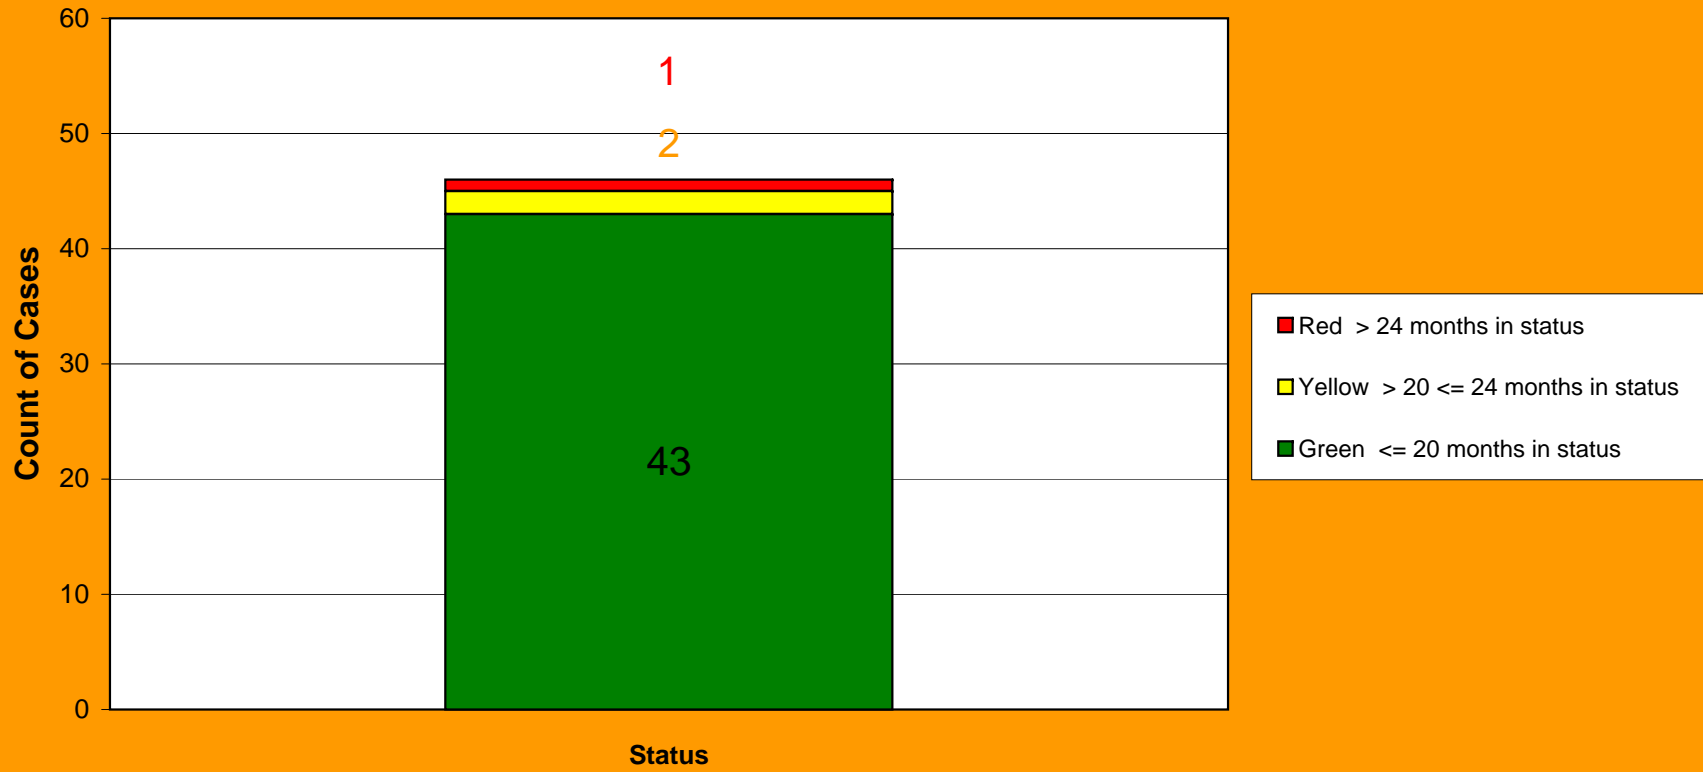

**Interference Aging Dashboard  
September 2010**

Green <= 20 months in status  
 Yellow > 20 <= 24 months in status  
 Red > 24 months in status

Status	Count
Green	43
Yellow	2
Red	1
<b>Total</b>	<b>46</b>