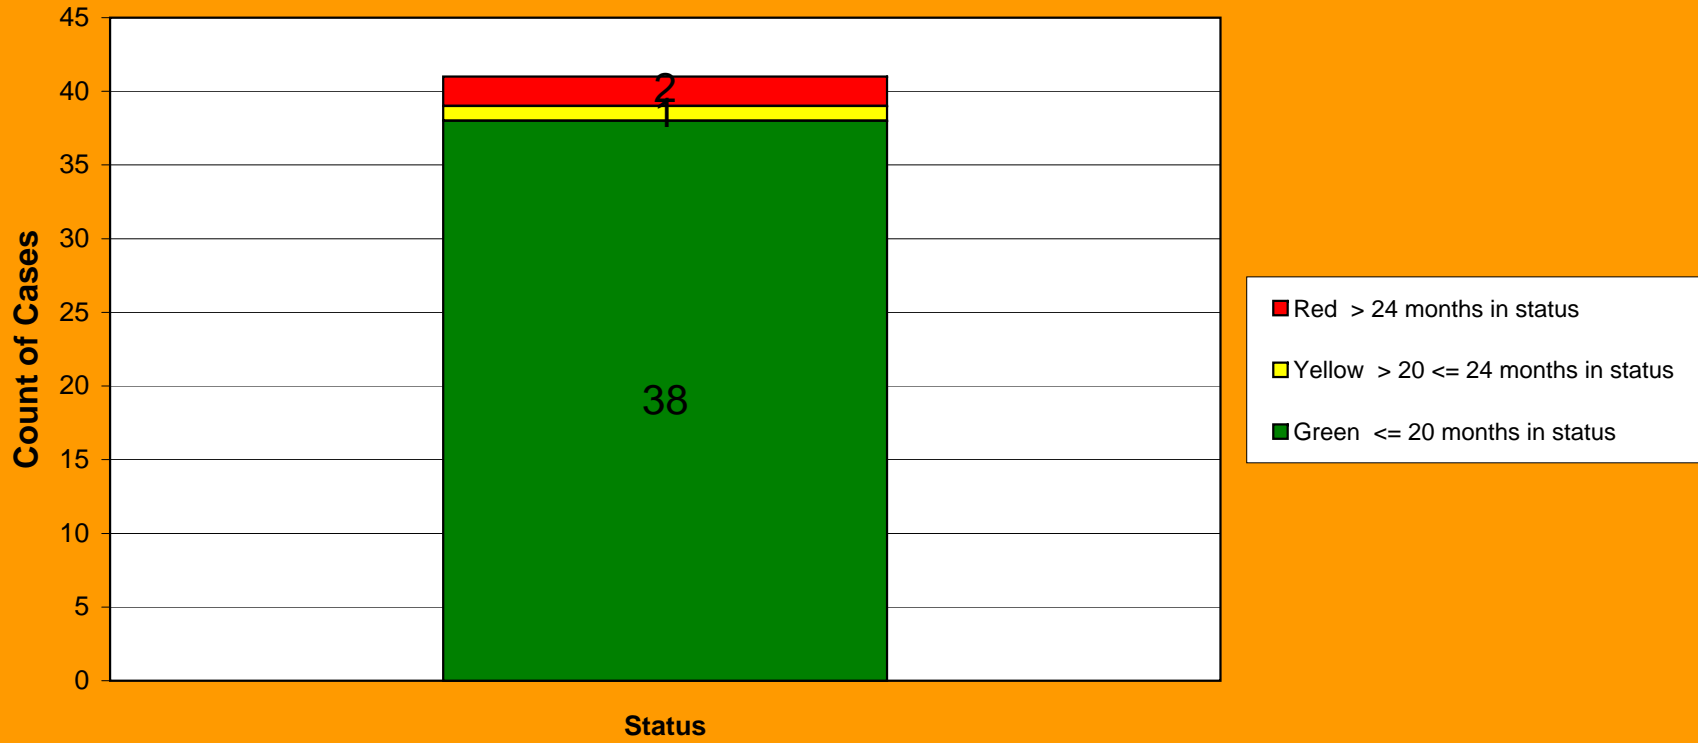

**Interference Aging Dashboard
June 2010**

Green <= 20 months in status
 Yellow > 20 <= 24 months in status
 Red > 24 months in status

Status	
	38
	1
	2
Total	<hr/> 41