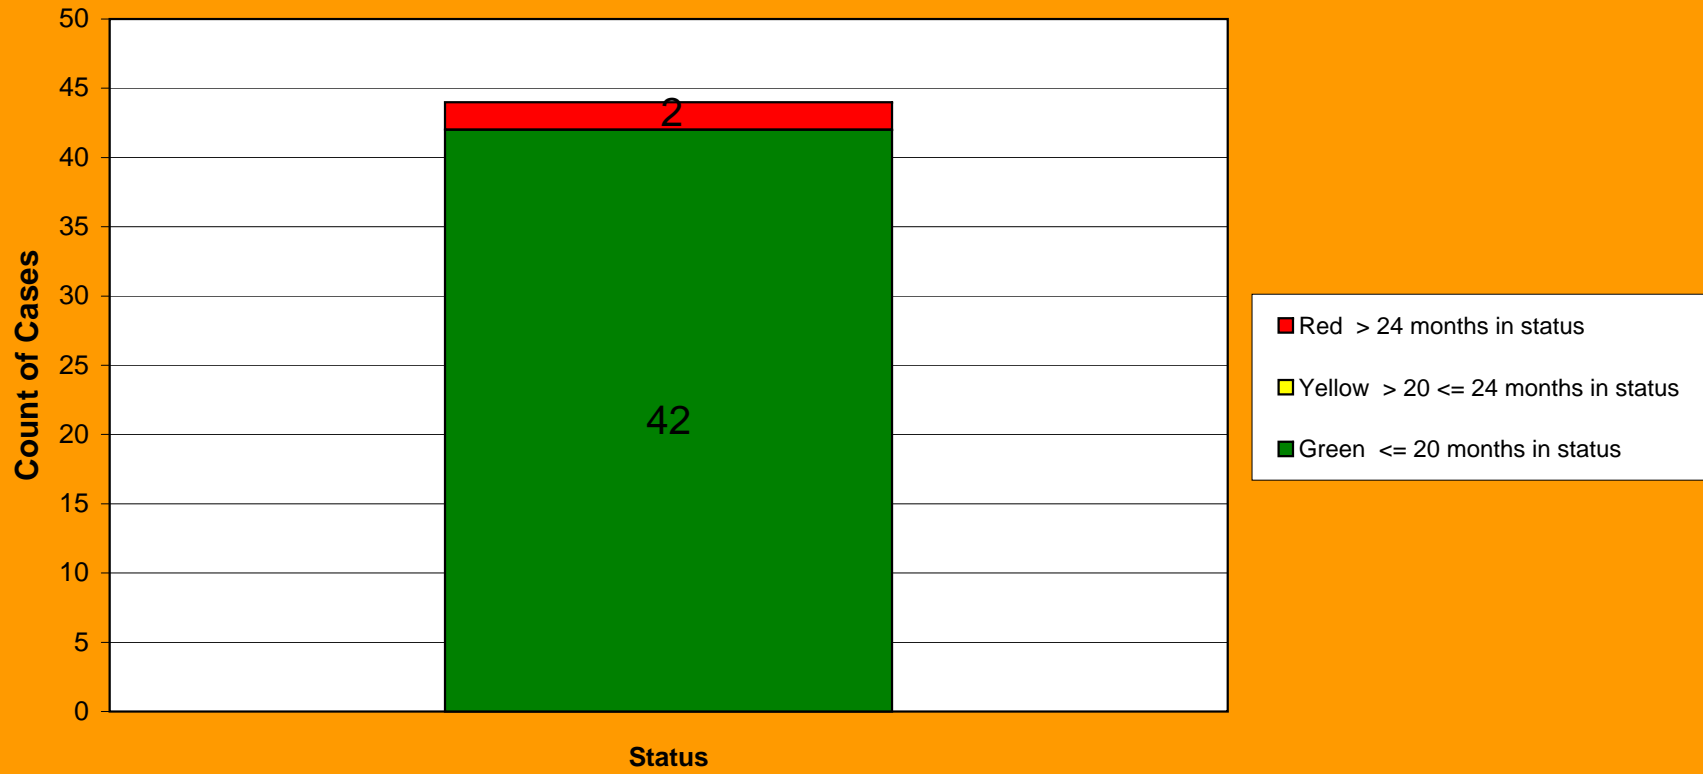

**Interference Aging Dashboard
August 2010**

Status

Green <= 20 months in status
 Yellow > 20 <= 24 months in status
 Red > 24 months in status

| | |
|--------------|----------|
| | 42 |
| | 0 |
| | 2 |
| Total | <hr/> 44 |