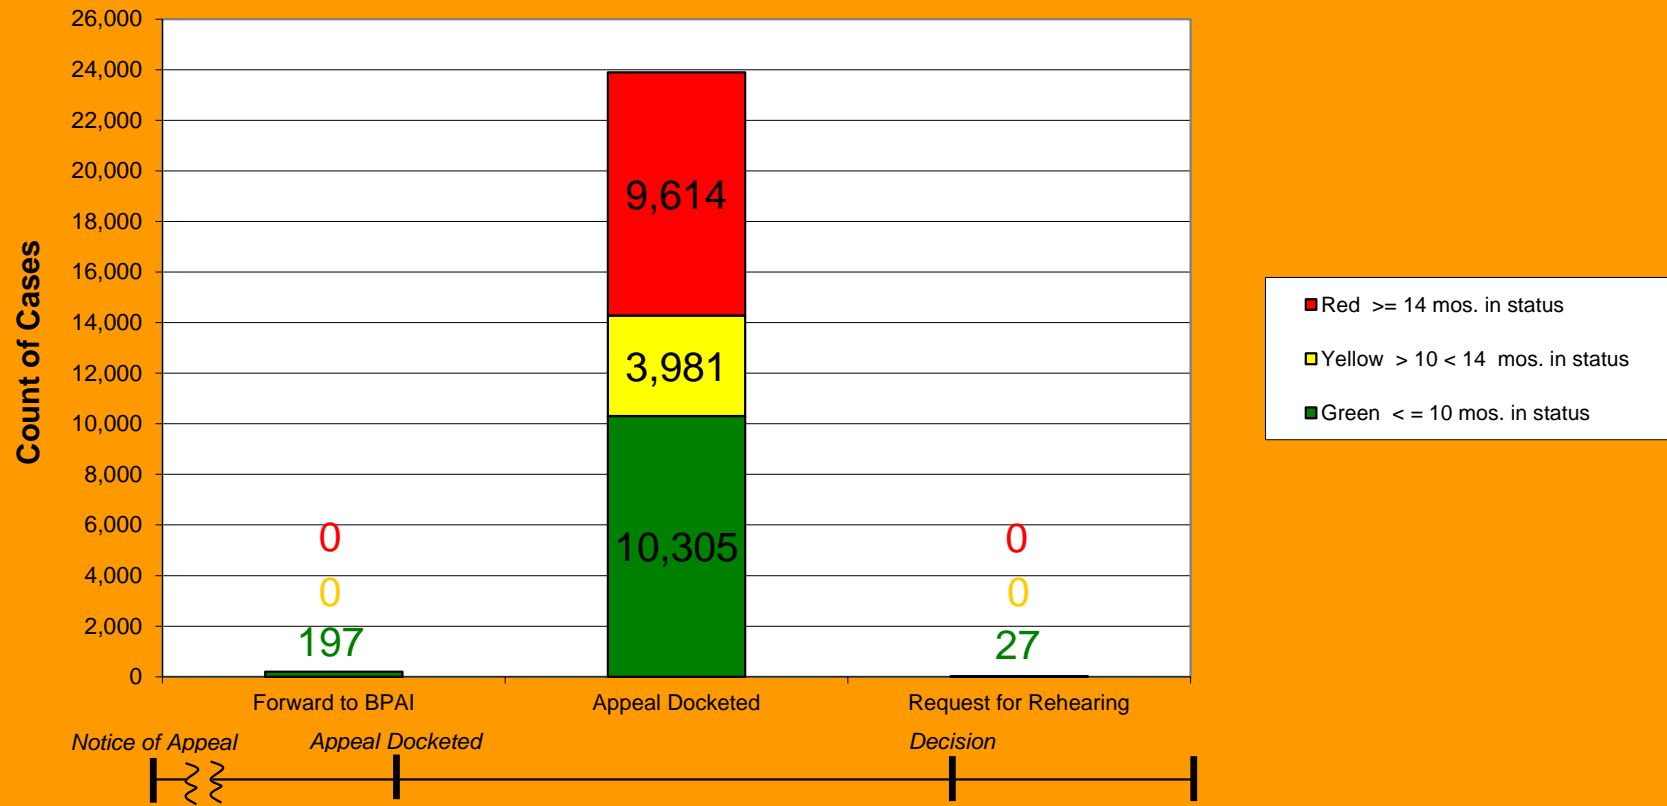

Ex Parte Appeals Dashboard September 2011

	Forward to BPAI	Appeal Docketed	Request for Rehearing
Green <= 10 mos. in status	197	10,305	27
Yellow > 10 < 14 mos. in status	0	3,981	0
Red >= 14 mos. in status	0	9,614	0
Total	197	23,900	27

This data covers only appeals available to be decided. It does not include security applications designated for appeal, but currently still classified.