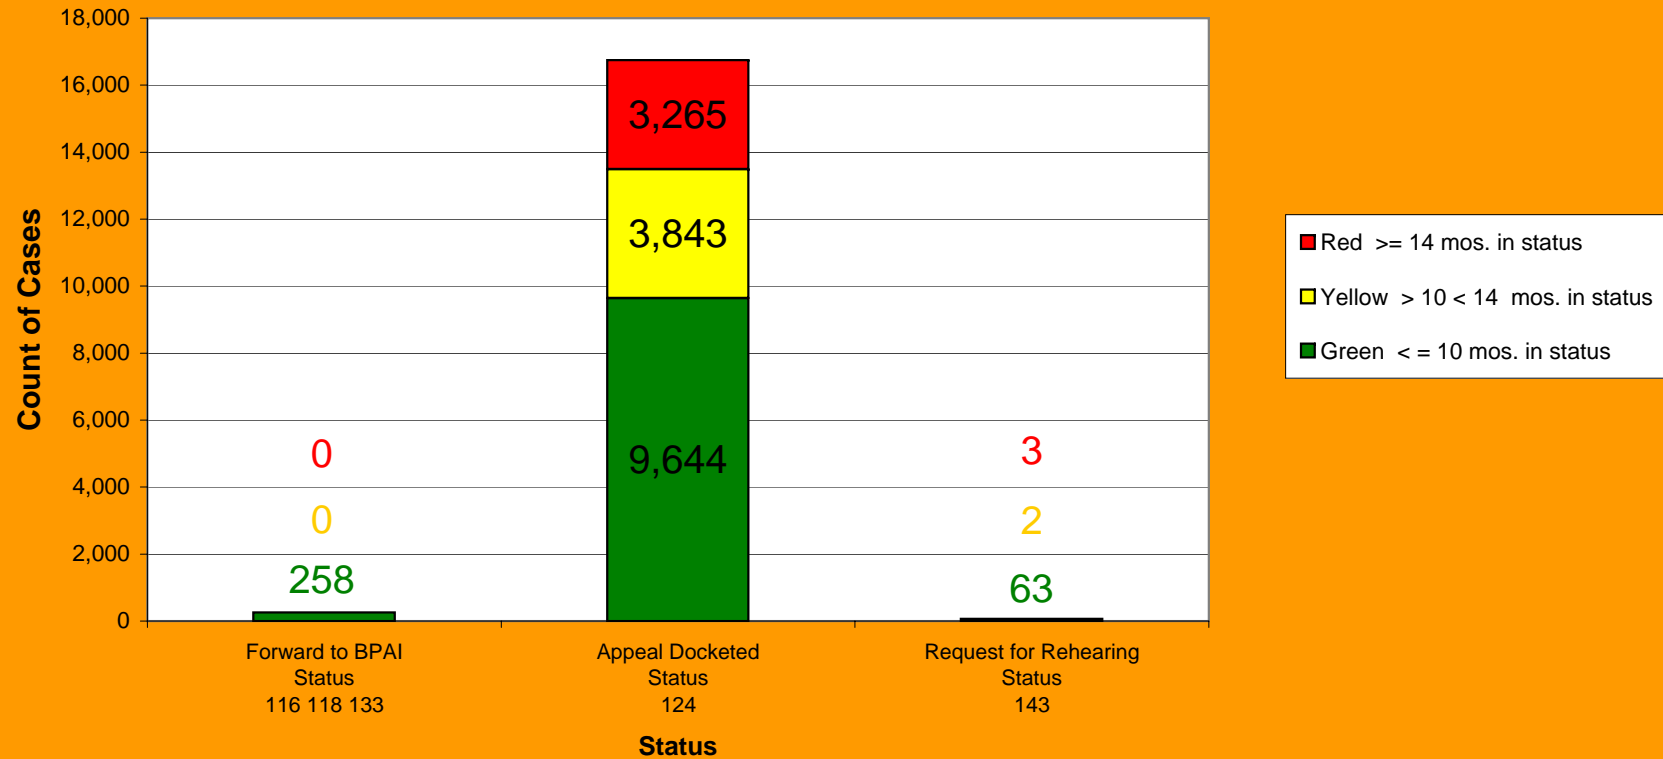

**Ex Parte Appeals Dashboard
June 2010**

	Forward to BPAI Status 116 118 133	Appeal Docketed Status 124	Request for Rehearing Status 143
Green <= 10 mos. in status	258	9644	63
Yellow > 10 < 14 mos. in status	0	3843	2
Red >= 14 mos. in status	0	3265	3
Total	258	16752	68

Green <= 10 mos. in status
Yellow > 10 < 14 mos. in status
Red >= 14 mos. in status

This data covers only appeals available to be decided. It does not include security applications designated for appeal, but currently still classified.